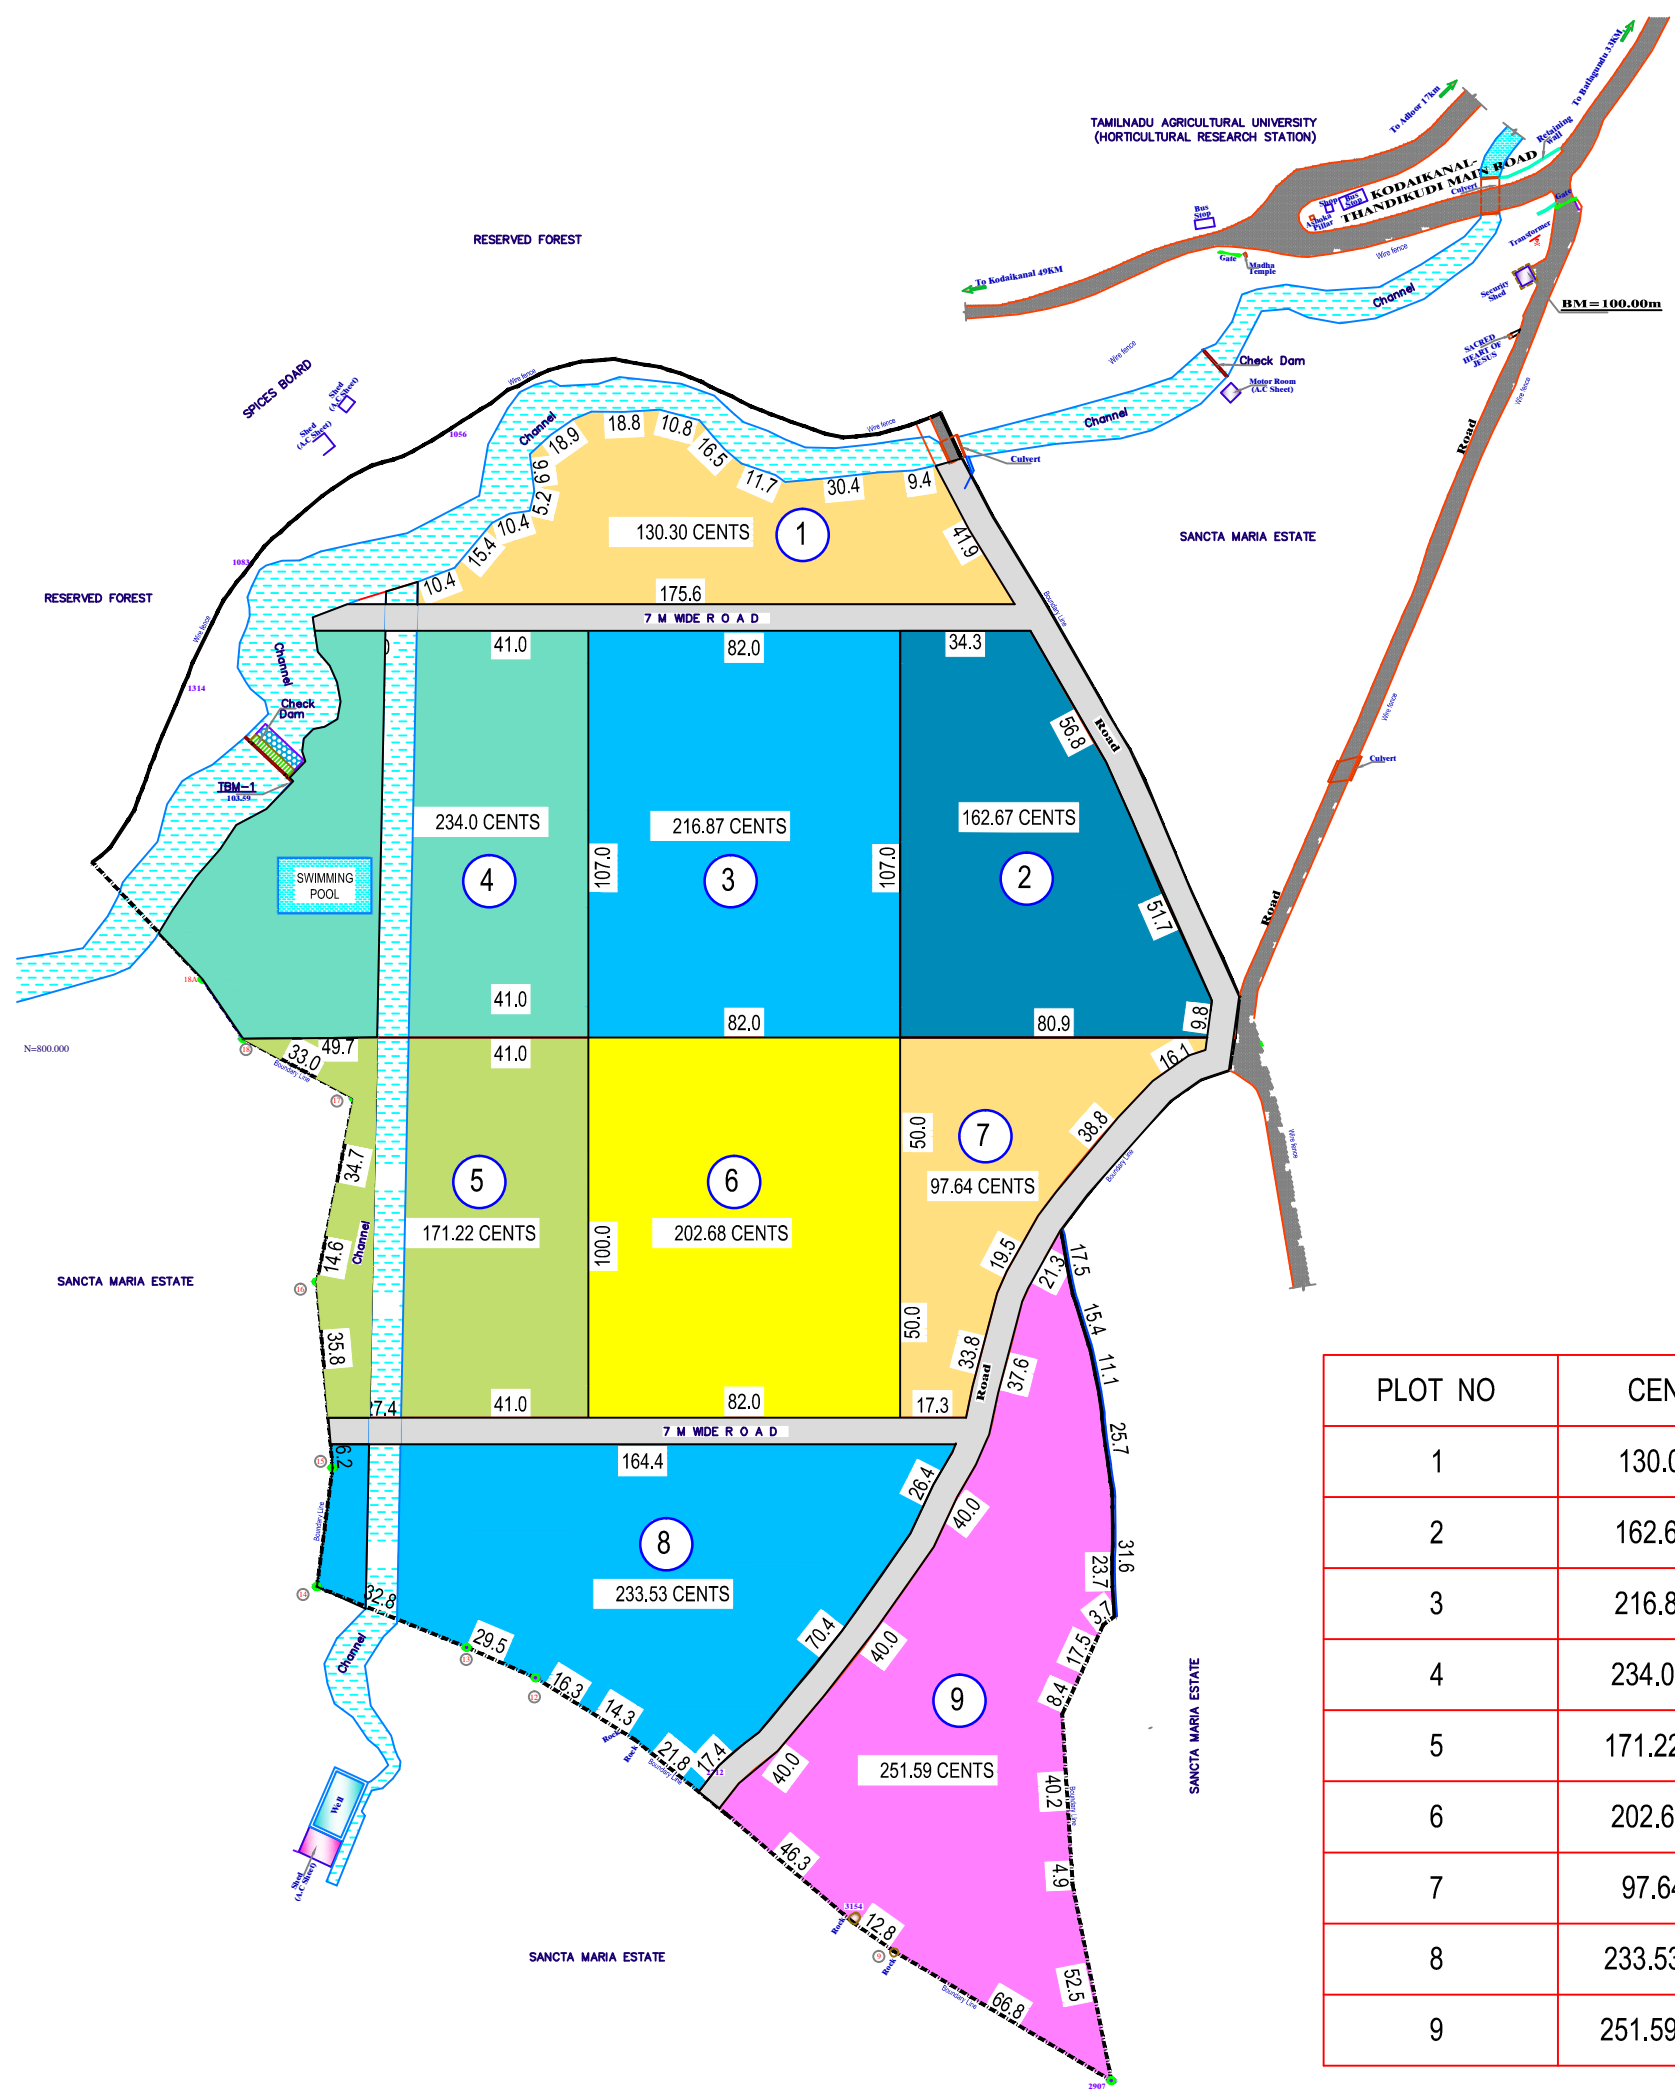

LAYOUT SKETCH OF SANTA MARIA ESTATE, KODAIKANAL THANDIKUDI MAIN ROAD,  
 THANDIYANGUDASI. DINDIGUL DISTRICT.

PLOT NO	CENTS
1	130.00
2	162.67
3	216.87
4	234.00
5	171.22
6	202.68
7	97.64
8	233.53
9	251.59